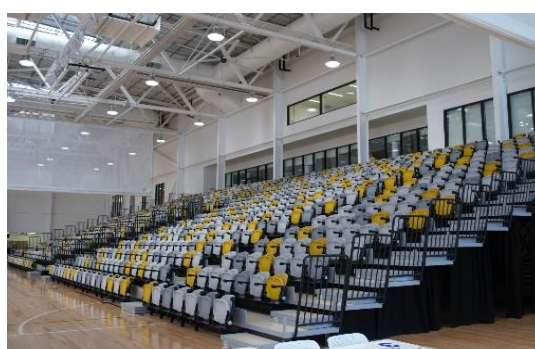

VENUE INFORMATION

FACILITIES

Four courts, toilets/change rooms and stadium seating also available.

SURFACE TYPE

Timber

CATERING

A kiosk is available in the stadium.

WARM UP AREAS

Warm up areas available.

SPORTS MEDICINE

Sports Medicine Australia will be available on-site.

Gold Coast University Hospital is a 12-minute drive from venue on State Route 4.