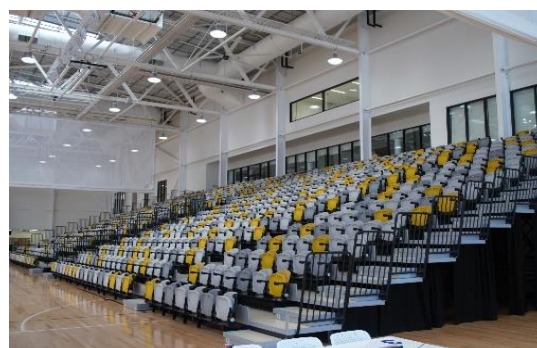

Translink have developed a [Journey Planner](#) application to provide commuters with multiple options of transportation.

VENUE INFORMATION

FACILITIES

Four courts, toilets/change rooms and stadium seating also available.